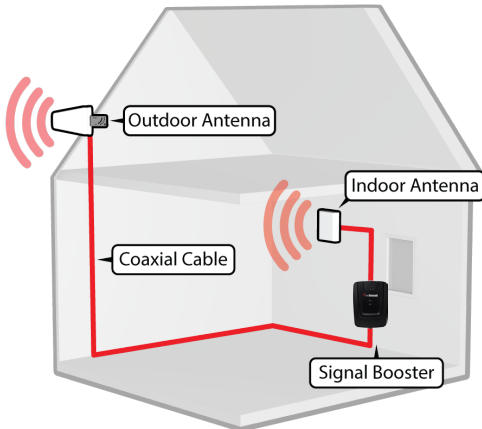

Installation is straightforward and can be completed with minimal tools. A step-by-step video guides you through connecting two antennas to the booster. The antennas communicate with both cellular devices and the cell tower for the strongest, most powerful signal possible.

weBoost amplifies signals to improve coverage—including 4G LTE—no matter your cellular carrier in the United States and Canada. The Connect 4G comfortably handles multiple simultaneous connections across multiple carriers, providing effortless voice and data communications for all users.

BUILDING

**MULTIPLE
DEVICES**

 **weboost**®

BOOST YOUR CELL SIGNAL

In Your Home or Workspace

Connect 4G™ • model 470103

Kit includes booster, indoor antenna, outdoor antenna, power supply, and cables.

FREQUENCY	BAND 17	700 MHz
	BAND 13	700 MHz
	BAND 5	850 MHz
	BAND 4	1700/2100 MHz
	BAND 25/2	1900 MHz
MAX GAIN	65 dB	
POWER REQUIREMENTS	110-240 V AC, 50-60 Hz, 8 W	
CONNECTORS	F-Female	
DIMENSIONS	6.3 x 4.2 x 1.4 in / 11.0 x 5.2 x 14.3 cm	
WEIGHT	0.41 lbs / 0.20 kg	