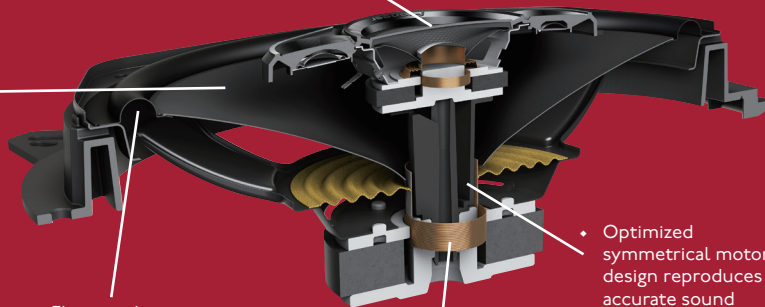

Pioneer

TS-A6960F 6" x 9" 4-Way Coaxial Speaker System

A-series sound design

- Powerful and well controlled bass
- High sensitivity and wide dynamic range
- Natural and clear vocals

A
series / series

- Twin polyethylene terephthalate (PET) hard dome tweeters
 - 11mm tweeter
 - 18mm tweeter
- 2-1/4" cellulose fiber cone midrange
- 6" x 9" carbon and mica reinforced Injection Molded Polypropylene (IMPP) cone construction
- Included multi-fit installation adapter to optimize fitment in applicable original equipment (OE) speaker locations

FEATURES AND TECHNOLOGY

Carbon

Mica

- Carbon and mica reinforced IMPP cone provides fast response and solid bass

- Tweeter / midrange bridge with integrated waveguide
- Elastic polymer surround
- High heat-resistant wire voice coil
- Optimized symmetrical motor design reproduces accurate sound

- Twin lightweight polyethylene terephthalate (PET) piezoelectric crystal tweeters provide extended high frequency response

- Cellulose fiber midrange cone produces clear and natural sound with excellent frequency response characteristics