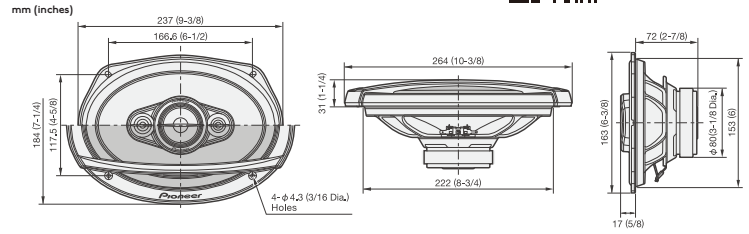

Dimensions

CarSoundFit

For a virtual listening demonstration of these and many other Pioneer car speakers, download the free Pioneer CarSoundFit app.

Download on the **App Store**

GET IT ON **Google Play**

Pioneer A-series 6" x 9" Coaxial Speaker Systems	TS-A6960F	TS-A6970F (also available)	TS-A6990F (also available)
System Type	4-way Coaxial	5-way Coaxial	5-way Coaxial
Sound Pressure Level (Sensitivity)	89dB (± 1.5dB)	89dB (± 1.5dB)	90dB (± 1.5dB)
Frequency Range	35 Hz to 24 kHz	34 Hz to 25 kHz	22 Hz to 25 kHz
Continuous Power Handling (RMS)	90 Watts	100 Watts	120 Watts
Maximum Peak Power Handling	450 Watts	600 Watts	700 Watts
Nominal Impedance	4Ω	4Ω	4Ω
Woofer Cone Diameter	6" x 9"	6" x 9"	6" x 9"
Woofer Cone Material	Carbon and mica reinforced IMPP	Carbon and mica reinforced IMPP	Carbon and mica reinforced IMPP
Surround Material	Elastic polymer	Elastic polymer	Elastic polymer
Woofer Magnet Material	Ferrite	Ferrite	Ferrite
Woofer Magnet Weight	11.3 oz	12.7 oz	15.2 oz
Mounting Depth	2-7/8"	2-7/8"	3-3/8" (Deep basket)
Tweeter / Midrange Type	11mm PET dome tweeter 18mm PET dome tweeter 2-1/4" cellulose fiber cone midrange	9mm PET dome super tweeter 11mm PET dome tweeter 18mm PET dome tweeter 2-1/4" PEI film cone midrange	9mm PET dome super tweeter 11mm PET dome tweeter 18mm PET dome tweeter 2-1/4" PEI film cone midrange
Woofer / Midrange Crossover Frequency	3,600 Hz	4,300 Hz	3,600 Hz
Multi-fit Installation Adapters	Included	Included	N/A

Pioneer A-series full-range speakers available in additional sizes and applications:

TS-A6970F, TS-A6990F (6" x 9") • TS-A6880F (6" x 8") • TS-A1670F, TS-A1680F (6-1/2") • TS-A1370F (5-1/4") • TS-A4670F (4" x 6")

⚠ WARNING: Over time, your hearing "comfort level" adapts to higher volumes of sound, so that what sounds "normal" can actually be doing harm. To protect against hearing loss, set your equipment's volume at a low setting, slowly increase it until you can hear it comfortably and clearly, and leave it there. Do not turn up the volume so high that you can't hear what's around you.

¹Information provided for reference only and does not imply guaranteed compatibility with each model year of the vehicles shown. Consult your Authorized Pioneer Dealer to confirm vehicle compatibility.

Protect your investment. Purchase from an Authorized Pioneer Dealer. Only products purchased from an Authorized Pioneer Dealer (or Authorized Pioneer Internet Dealer) qualify for the manufacturer's warranty and manufacturer's rebates. Pioneer Electronics (USA) Inc., Post Office Box 1760, Long Beach, California 90801 | Pioneer Customer Service Department: 1-800-PIONEER

Note: Specifications, designs, and user interfaces are subject to modification without notice. Product colors and illumination may differ in photographs from actual appearance due to effects of printing and photography.

PIONEER, OPEN & SMOOTH and the Pioneer logo are trademarks or registered trademarks of Pioneer Corporation.