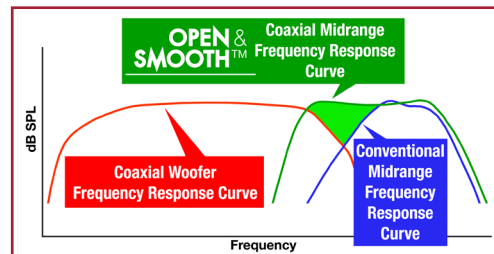

Pioneer's OPEN & SMOOTH sound concept provides a seamless and smooth transition between the woofer and midrange / tweeter drivers and delivers uniform off-axis frequency response optimized for automotive applications where one or more speakers are often aimed away from the listeners' ears.

Easy Installation

- Included 6" x 9" multi-fit installation adapters expand installation flexibility and improve acoustic performance