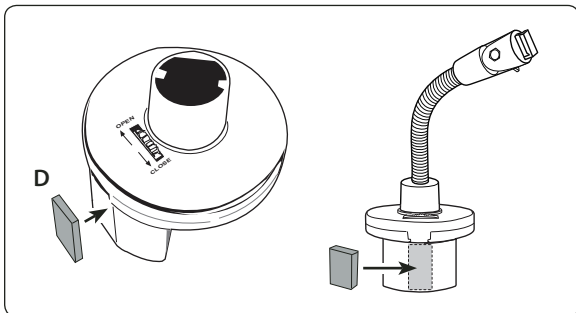

SR033-G | Satellite Radio Gooseneck Cup Holder Mount

SR033-G
Gooseneck
cup holder

AP012
Adapter plate
and screws

Package Contents:

- (1) SR033-G - Gooseneck cup holder mount
- (1) Optional adhesive support pads
- (1) AP012 - 4-Hole AMPS to 2-Way T-slot adapter plate
- (4) Screws for adapter plate

Note: Mount may not work with adjustable, "pop out" cup holders or oversize cup holder openings found in full-size pickup trucks.

Cup Holder Mounting

- Step 1. Connect the gooseneck (A) to the cup holder base (B) by aligning the groove on the base to the ridge inside the bottom of the gooseneck.

- Step 2. Place the Cup Holder Mount into a designated cup holder in the vehicle. Adjust the thumb wheel adjuster (C) to open or close the cup holder prongs to fit in the cup holder.

- Step 3. For oversize cup holder openings or the adjustable "pop out" cup holders use the optional self-adhesive side support pads (D). Install the pads by removing the adhesive backing and placing it on the flat surface side of the cup holder support leg.

Satellite Radio Device Attachment

- Step 1. Attach the satellite radio device on to the gooseneck by inserting the T-tab (E) on the head into the T-slot (F) in the back of the device (not included, sold separately).
- Step 2. Adjust the angle of the T-tab head by tightening the adjustment wingnut (G).