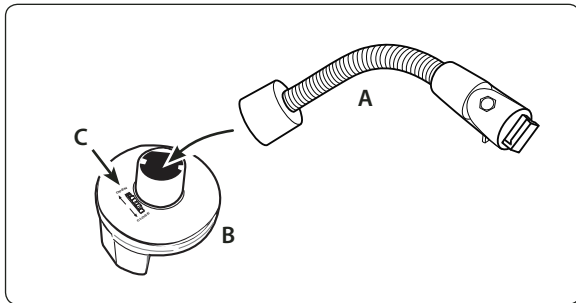

SR033-G | Satellite Radio Gooseneck Cup Holder Mount

SR033-G
Gooseneck
cup holder

AP012
Adapter plate
and screws

Package Contents:

- (1) SR033-G - Gooseneck cup holder mount
- (1) Optional adhesive support pads
- (1) AP012 - 4-Hole AMPS to 2-Way T-slot adapter plate
- (4) Screws for adapter plate

Note: Mount may not work with adjustable, "pop out" cup holders or oversize cup holder openings found in full-size pickup trucks.

Cup Holder Mounting

- Step 1. Connect the gooseneck (A) to the cup holder base (B) by aligning the groove on the base to the ridge inside the bottom of the gooseneck.

- Step 2. Place the Cup Holder Mount into a designated cup holder in the vehicle. Adjust the thumb wheel adjuster (C) to open or close the cup holder prongs to fit in the cup holder.

- Step 3. For oversize cup holder openings or the adjustable "pop out" cup holders use the optional self-adhesive side support pads (D). Install the pads by removing the adhesive backing and placing it on the flat surface side of the cup holder support leg.

Satellite Radio Device Attachment

- Step 1. Attach the satellite radio device on to the gooseneck by inserting the T-tab (E) on the head into the T-slot (F) in the back of the device (not included, sold separately).
- Step 2. Adjust the angle of the T-tab head by tightening the adjustment wingnut (G).