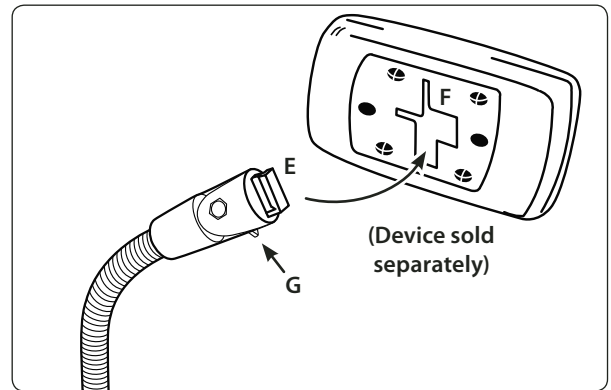

SR033-G | Satellite Radio Gooseneck Cup Holder Mount

SR033-G
Gooseneck
cup holder

AP012
Adapter plate
and screws

Package Contents:

- (1) SR033-G - Gooseneck cup holder mount
- (1) Optional adhesive support pads
- (1) AP012 - 4-Hole AMPS to 2-Way T-slot adapter plate
- (4) Screws for adapter plate

Note: Mount may not work with adjustable, "pop out" cup holders or oversize cup holder openings found in full-size pickup trucks.

Cup Holder Mounting

- Step 1. Connect the gooseneck (A) to the cup holder base (B) by aligning the groove on the base to the ridge inside the bottom of the gooseneck.

- Step 2. Place the Cup Holder Mount into a designated cup holder in the vehicle. Adjust the thumb wheel adjuster (C) to open or close the cup holder prongs to fit in the cup holder.

- Step 3. For oversize cup holder openings or the adjustable "pop out" cup holders use the optional self-adhesive side support pads (D). Install the pads by removing the adhesive backing and placing it on the flat surface side of the cup holder support leg.

Satellite Radio Device Attachment

- Step 1. Attach the satellite radio device on to the gooseneck by inserting the T-tab (E) on the head into the T-slot (F) in the back of the device (not included, sold separately).
- Step 2. Adjust the angle of the T-tab head by tightening the adjustment wingnut (G).