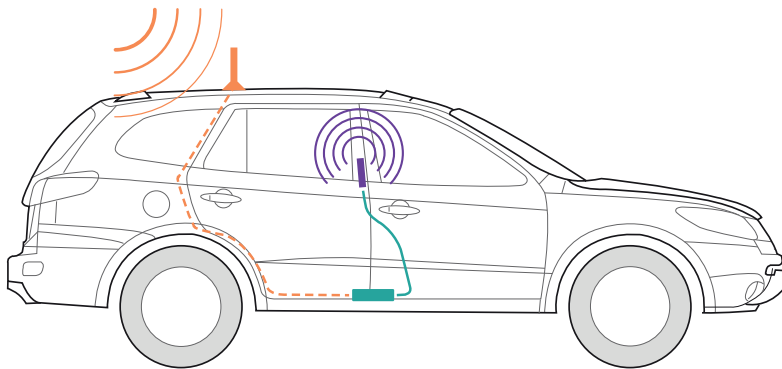

Installation

1. **1 Receives signal:** The powerful antenna reaches out to access voice and data signals, and deliver them to the booster.
2. **2 Boost signal:** The booster receives the signal, amplifies it, and serves as a relay between your phone and the nearest cell tower.
3. **3 Broadcasts signal:** Your devices get a stronger signal, and calls and data are fed through the booster back to the network.

Available Accessories

Optional Antenna Kits

Package Dimensions

4 L x 6.25 W x 8 H

MASTER CARTON: 25 L x 17 W x 16 H | 54 lbs.

Support

2-Year Warranty from Purchase.

Website: <http://support.weboost.com>

Phone: +1 866 294 1660
Monday to Saturday

FOR PARTNER'S USE

⚠️ WARNING: Cancer and Reproductive Harm - www.P65Warnings.ca.gov.

UPC

470510

8 11815 02486 6